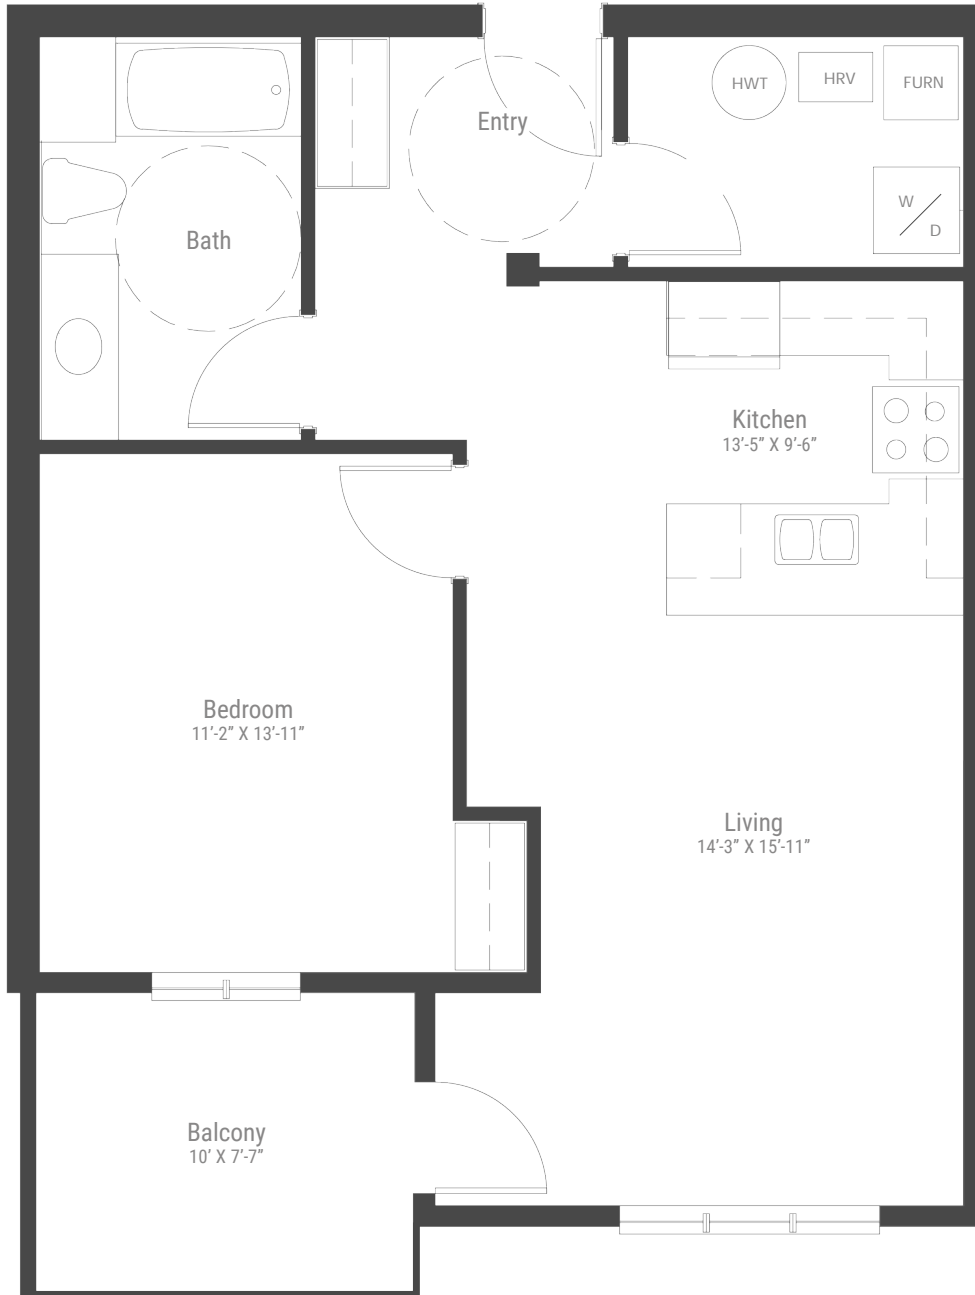

K

1 BEDROOM

717 SQ.FT.
105, 205, 305, 405

SettlersSquare.ca

254 Brockville Street