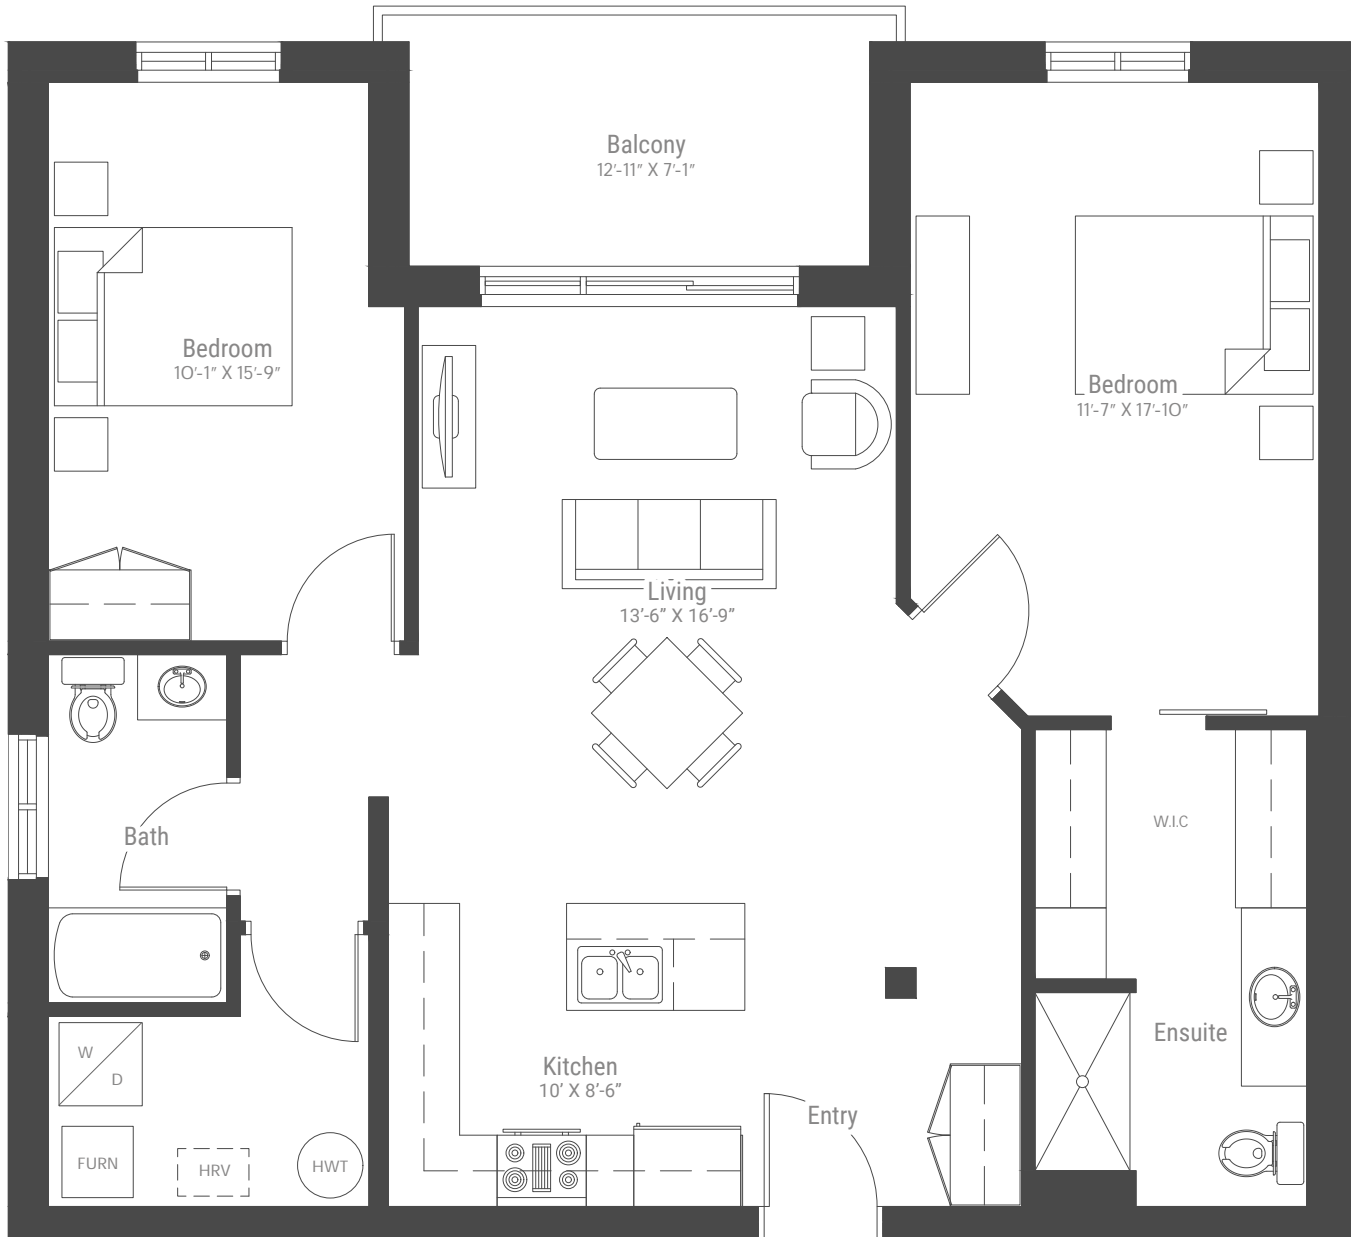

A

2 BEDROOM

1028 SQ.FT.
118-418, 122-422, 126-426, 127-327

SettlersSquare.com

SAUMURE GROUP
OF COMPANIES

Brockville Street