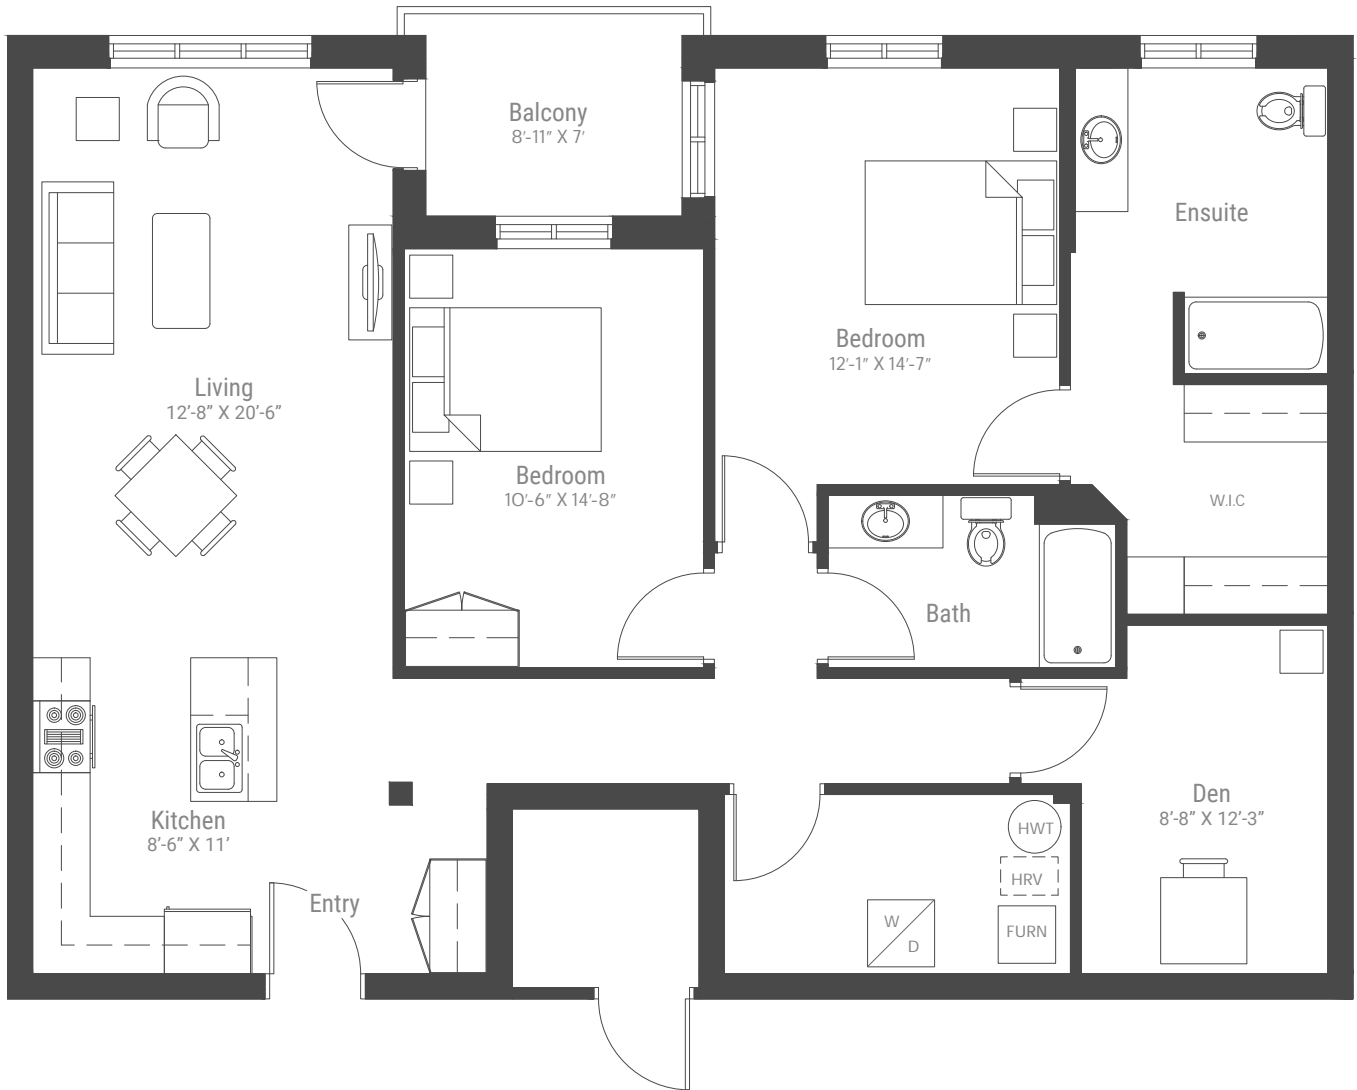

G

2 BEDROOM + DEN

1297 SQ.FT.
220-420

SettlersSquare.com

SAUMURE GROUP
OF COMPANIES

Brockville Street